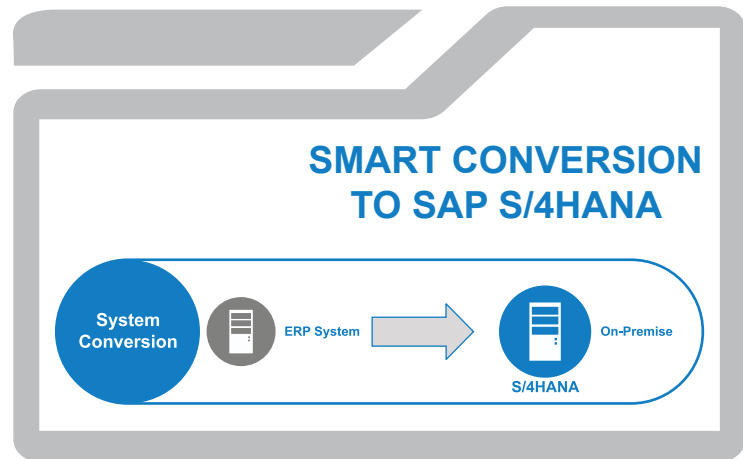

SMART ONE CONVERSION TO SAP S/4HANA by ISS Consulting (Thailand)

ISS Consulting provides a qualified packaged solution for SAP S/4HANA conversion. This package offer system conversion services from SAP Business Suite to SAP S/4HANA.

ENTERPRISE BENEFITS

- ✓ Enables customer to streamline data models, optimize daily business transactions, accelerate strategic decision making and simplify everything in between.
- ✓ Full scope of SAP S/4HANA which can take complete advantage of new capabilities such as transfer pricing, parallel valuation, soft close, and prediction.
- ✓ Supply chains can perform better with increased agility resulting in lower lead times, better customer service and higher profitability.
- ✓ Unlock business potential for key innovations in the future include SAP Extended Warehouse Management (EWM) and Production Planning and Detailed Schedule (PPDS) in the core, eliminating potentially complex integrations.
- ✓ Comply with financial reporting requirements in a more simplified manner – and faster!
- ✓ SAP Fiori extends the personalized paradigm of the SAP Fiori user experience, enabling easier onboarding and greater productivity.

CUSTOMER PAIN POINTS

- Need to migrate without reimplementation
- No disruption of existing business processes
- Re-evaluation of customization and existing process flows
- Need to rapid database migration

DELIVERY SCOPE

- Conversion path assessment
- System conversion
- SAP S/4HANA delta training
- Go-live support
- Custom code adjustment and performance tuning (optional)

Project Timeline

10 - 14 Weeks

Smart One Package

	Standard	Enterprise
Conversion path assessment	•	•
System conversion	•	•
SAP S/4HANA data training	•	•
Go live support 2 week	•	•
Data size	<1 TB	1 TB – 2 TB
Price (THB Excluding VAT)	6M	7.5M

* SAP Licenses need to be separately and are not part of the package
* Price exclude cloud subscription cost of the data center

Remarks -:

- Data size more than 2 TB need to be re-estimating price for S/4HANA conversion
- Hardware service for S/4HANA conversion need to be re-sizing

CONTACT

ISS Consulting (Thailand) LTD.
323 United Center Building, level 39, unit 3903-04A
Silom Road, Bangrak, Bangkok 10500
Tel: +66 2 237 0553

Siriwimon Somumchan
marketing_th@issconsulting.net
www.issconsulting.co.th